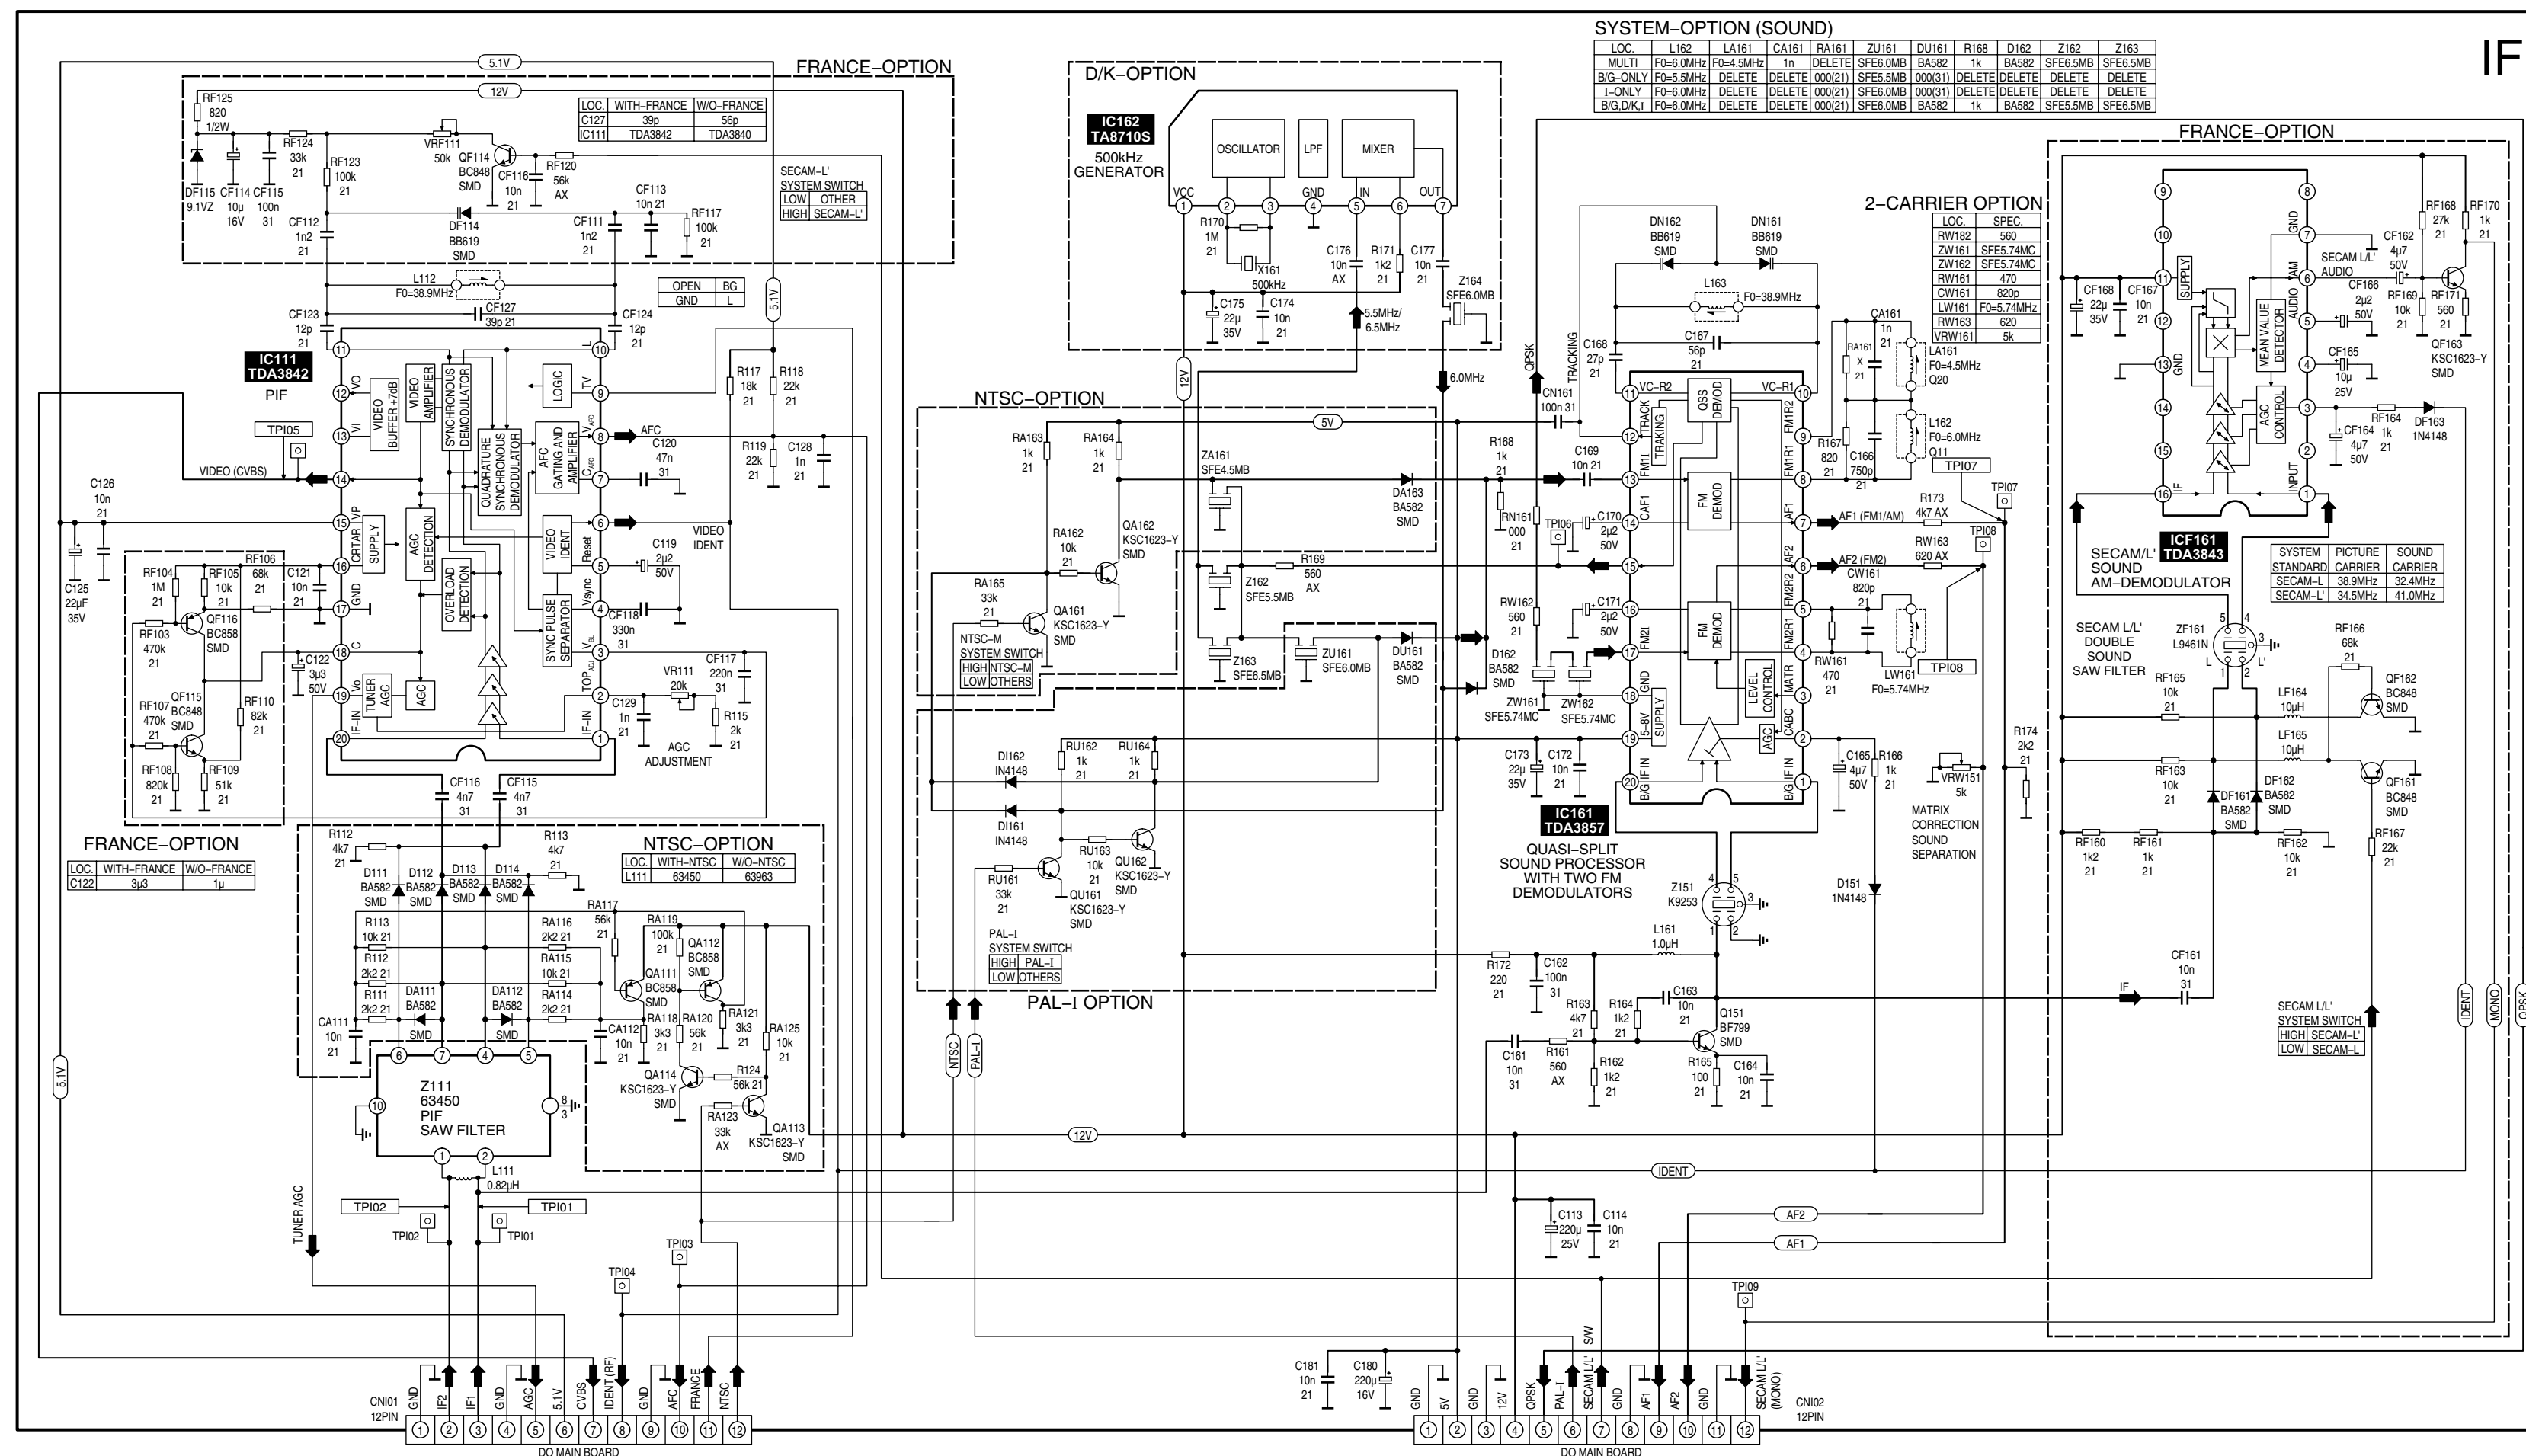

OTVC SAMSUNG CX6839BW, CX6839BN chassis Z70

OTVC Samsung CX6839BW, CX6839BN chassis Z70

Moduł kineskopu

OTVC Samsung CX6839BW, CX6839BN chassis Z70

Zasilacz + odchylenie

OTVC Samsung CX6839BW, CX6839BN chassis Z70

Pilot

PWB-TRANSMITTER

OTVC Samsung CX6839BW, CX6839BN chassis Z70

Odbiornik podczerwieni

OTVC Samsung CX6839BW, CX6839BN chassis Z70

Klawiatura lokalna + gniazda

OTVC Samsung CX6839BW, CX6839BN chassis Z70 PIP

OTVC Samsung CX6839BW, CX6839BN chassis Z70

P.cz.

OTVC Samsung CX6839BW, CX6839BN chassis Z70 TXTFLOF

OTVC Samsung CX6839BW, CX6839BN chassis Z70 TXTTOP

OTVC Samsung CX6839BW, CX6839BN chassis Z70 NICAM