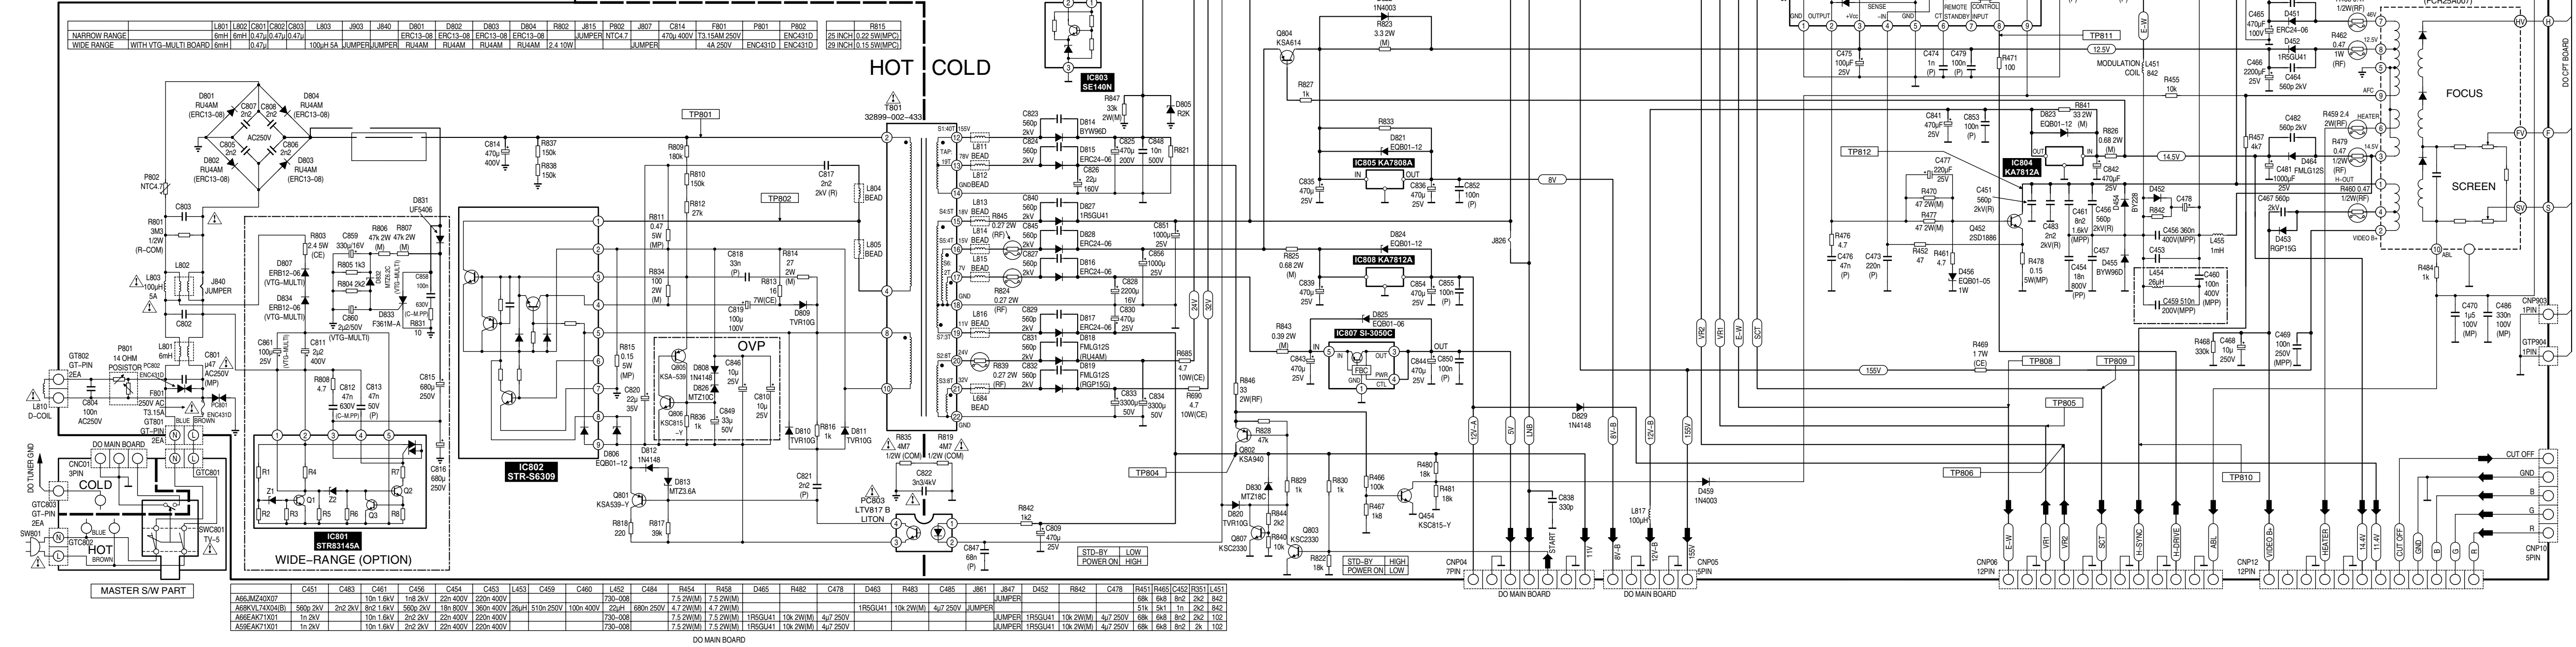

OTVC SAMSUNG CX6839BW, CX6839BN chassis Z70

OTVC Samsung CX6839BW, CX6839BN chassis Z70

Moduł kineskopu

OTVC Samsung CX6839BW, CX6839BN chassis Z70

Zasilacz + odchylenie

OTVC Samsung CX6839BW, CX6839BN chassis Z70

Pilot

PWB-TRANSMITTER

OTVC Samsung CX6839BW, CX6839BN chassis Z70

Odbiornik podczerwieni

OTVC Samsung CX6839BW, CX6839BN chassis Z70

Klawiatura lokalna + gniazda

OTVC Samsung CX6839BW, CX6839BN chassis Z70 PIP

OTVC Samsung CX6839BW, CX6839BN chassis Z70

P.cz.

OTVC Samsung CX6839BW, CX6839BN chassis Z70 TXTFLOF

OTVC Samsung CX6839BW, CX6839BN chassis Z70 TXTTOP

OTVC Samsung CX6839BW, CX6839BN chassis Z70 NICAM