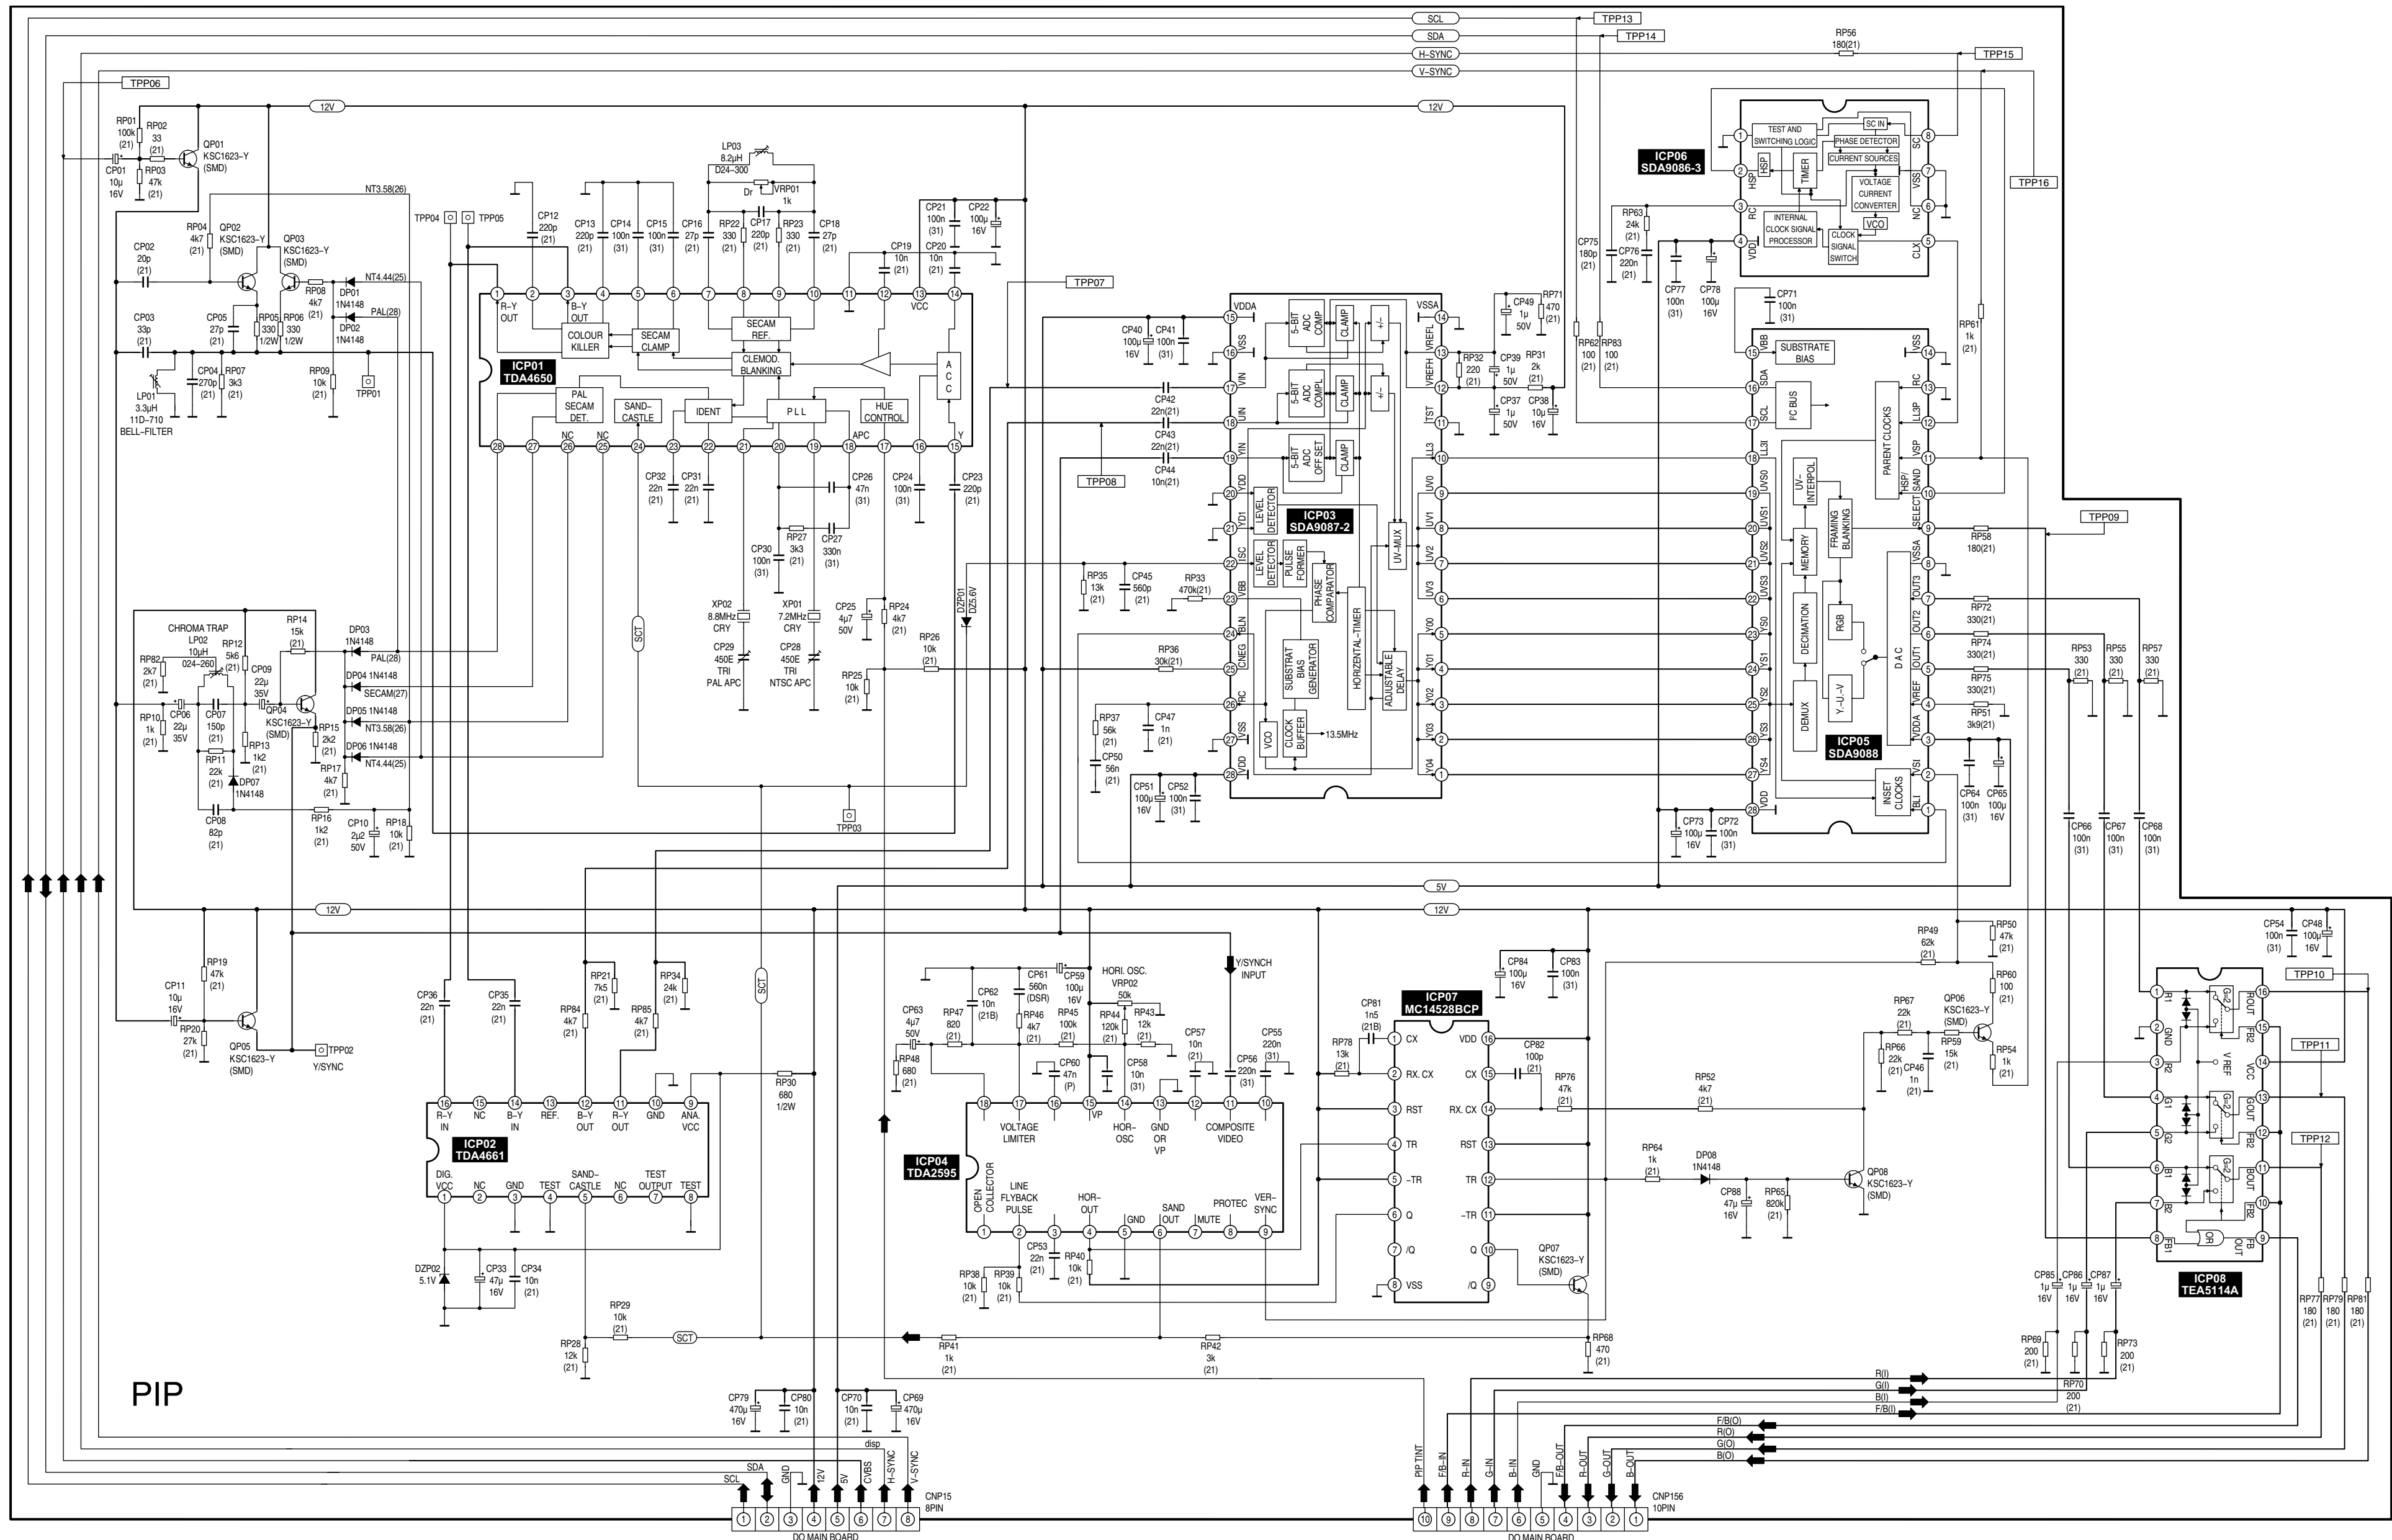

OTVC SAMSUNG CX6839BW, CX6839BN chassis Z70

OTVC Samsung CX6839BW, CX6839BN chassis Z70

Moduł kineskopu

OTVC Samsung CX6839BW, CX6839BN chassis Z70

Zasilacz + odchylenie

OTVC Samsung CX6839BW, CX6839BN chassis Z70

Pilot

PWB-TRANSMITTER

OTVC Samsung CX6839BW, CX6839BN chassis Z70

Odbiornik podczerwieni

OTVC Samsung CX6839BW, CX6839BN chassis Z70

Klawiatura lokalna + gniazda

OTVC Samsung CX6839BW, CX6839BN chassis Z70 PIP

OTVC Samsung CX6839BW, CX6839BN chassis Z70

P.cz.

OTVC Samsung CX6839BW, CX6839BN chassis Z70 TXTFLOF

OTVC Samsung CX6839BW, CX6839BN chassis Z70 TXTTOP

OTVC Samsung CX6839BW, CX6839BN chassis Z70 NICAM