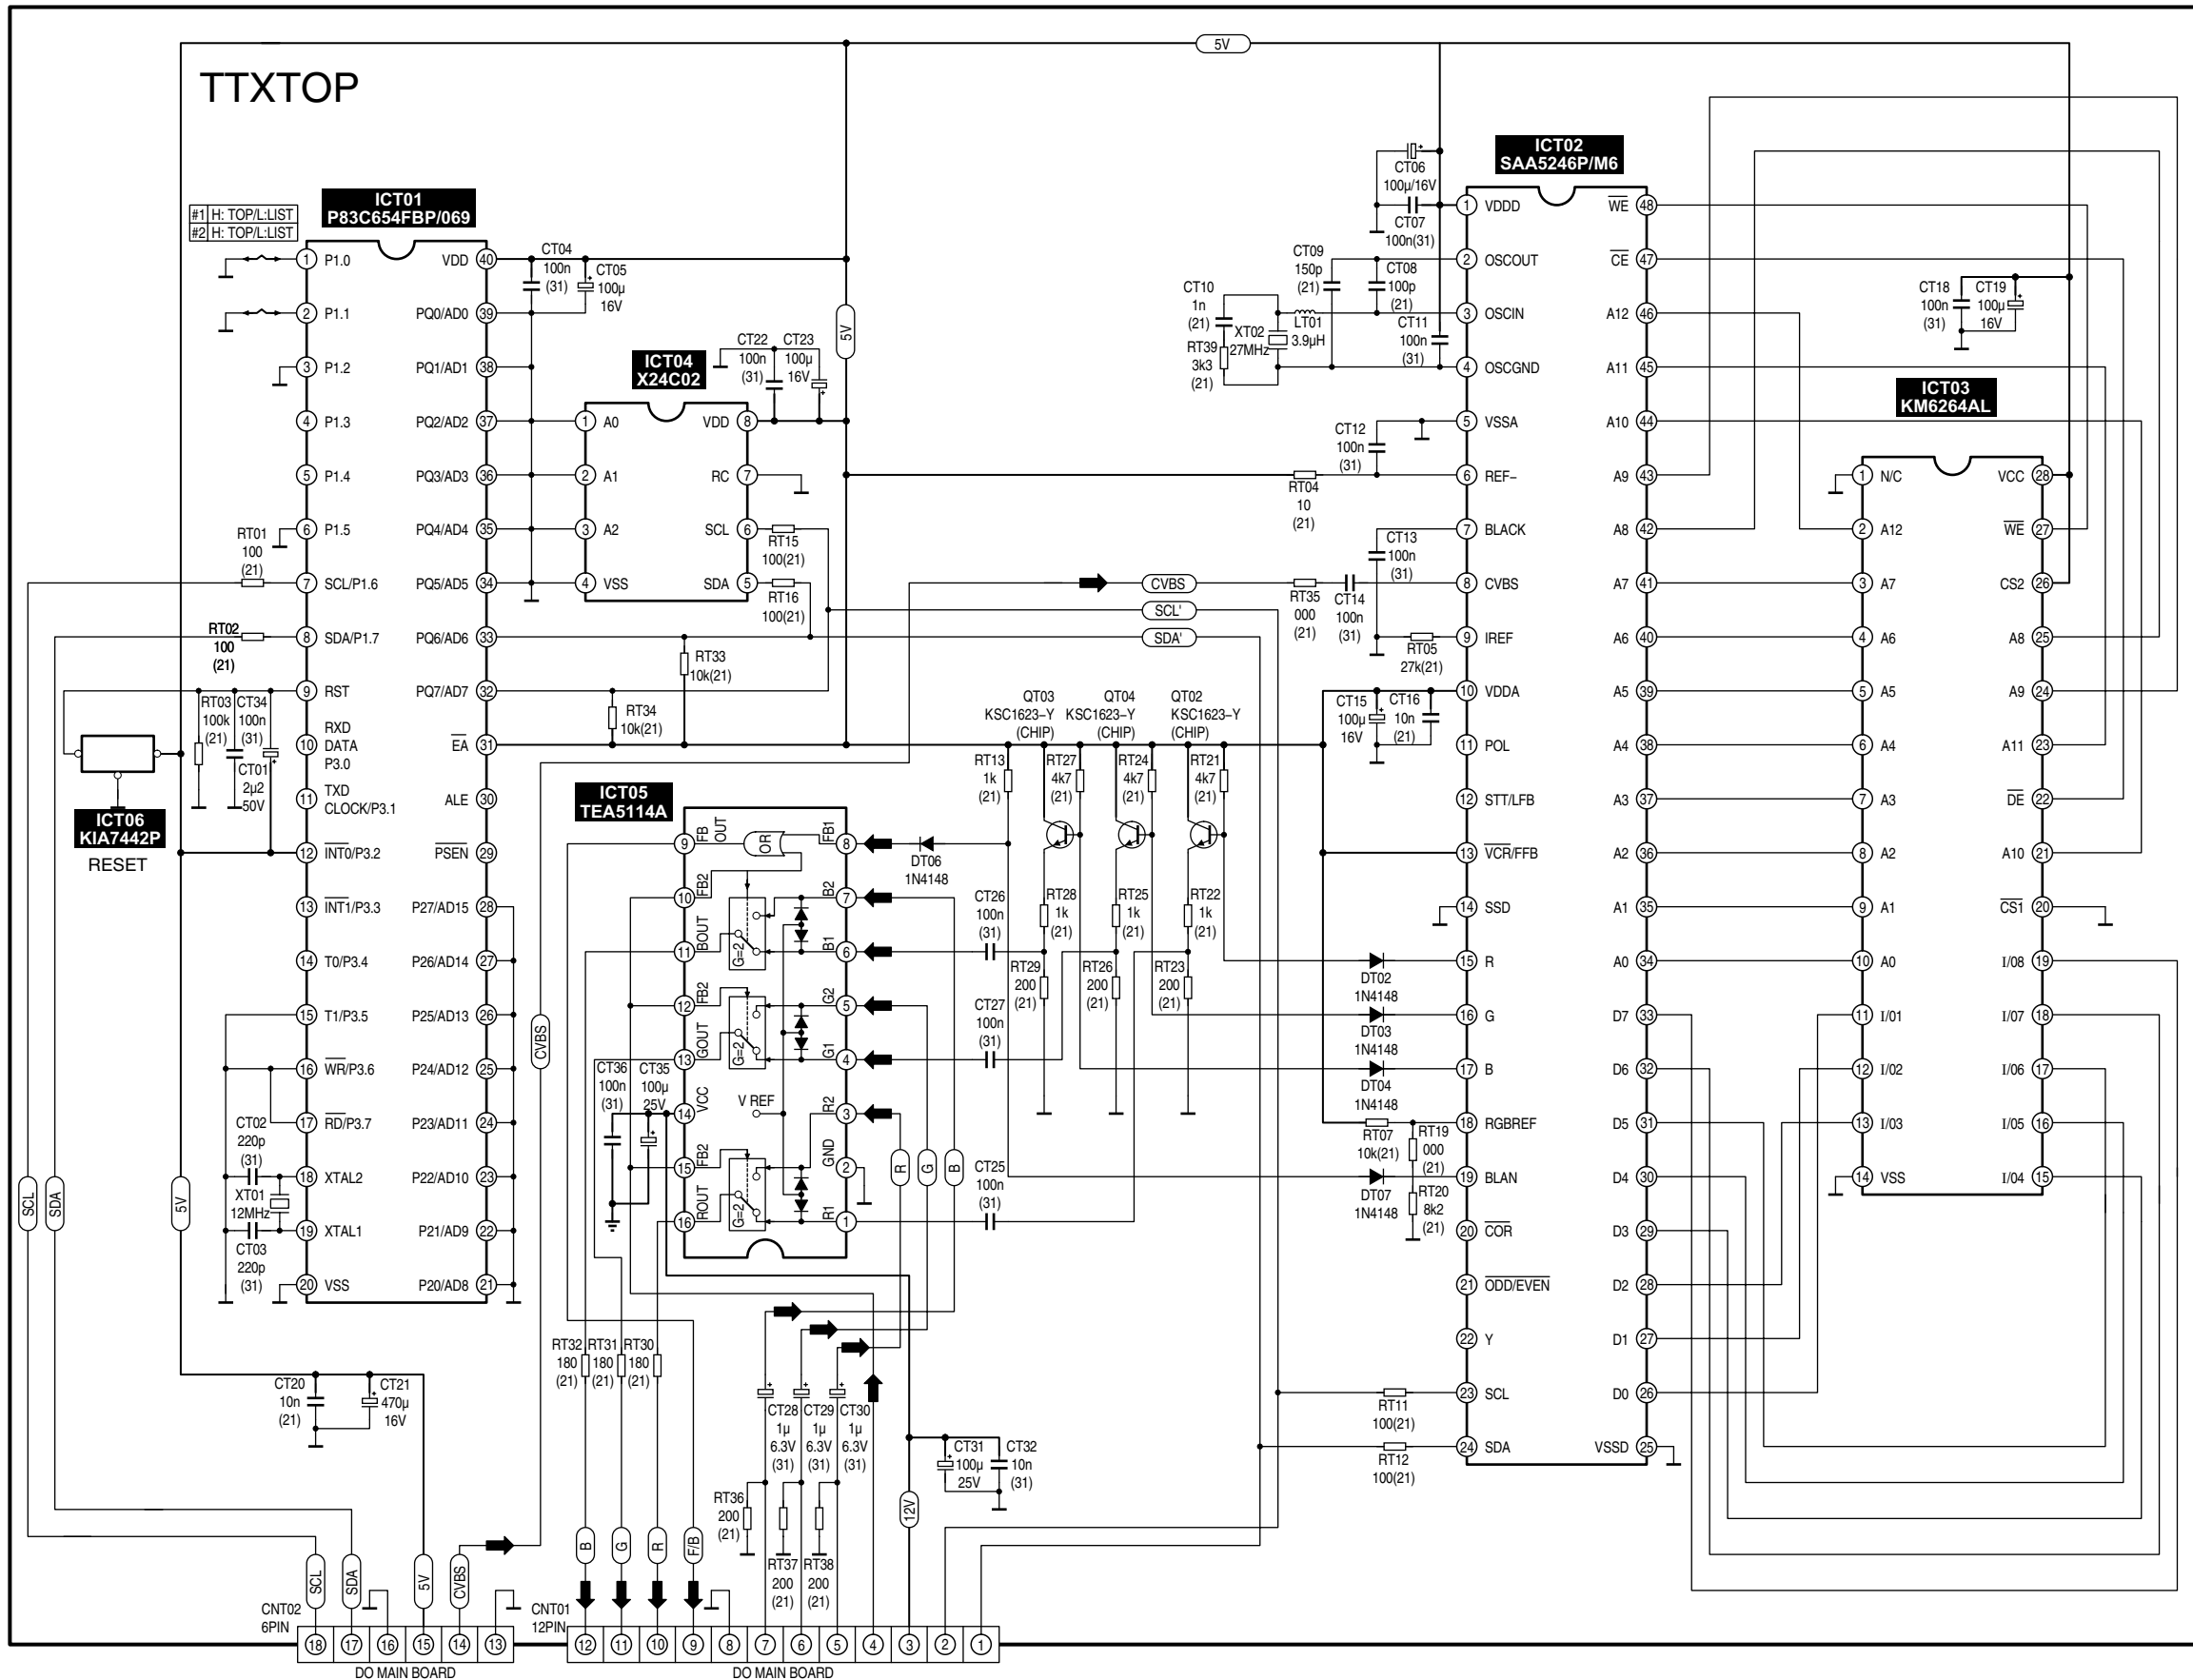

OTVC SAMSUNG CX6839BW, CX6839BN chassis Z70

OTVC Samsung CX6839BW, CX6839BN chassis Z70

Moduł kineskopu

OTVC Samsung CX6839BW, CX6839BN chassis Z70

Zasilacz + odchylenie

OTVC Samsung CX6839BW, CX6839BN chassis Z70

Pilot

PWB-TRANSMITTER

OTVC Samsung CX6839BW, CX6839BN chassis Z70

Odbiornik podczerwieni

OTVC Samsung CX6839BW, CX6839BN chassis Z70

Klawiatura lokalna + gniazda

OTVC Samsung CX6839BW, CX6839BN chassis Z70 PIP

OTVC Samsung CX6839BW, CX6839BN chassis Z70

P.cz.

OTVC Samsung CX6839BW, CX6839BN chassis Z70 TXTFLOF

OTVC Samsung CX6839BW, CX6839BN chassis Z70 TXTTOP

OTVC Samsung CX6839BW, CX6839BN chassis Z70 NICAM