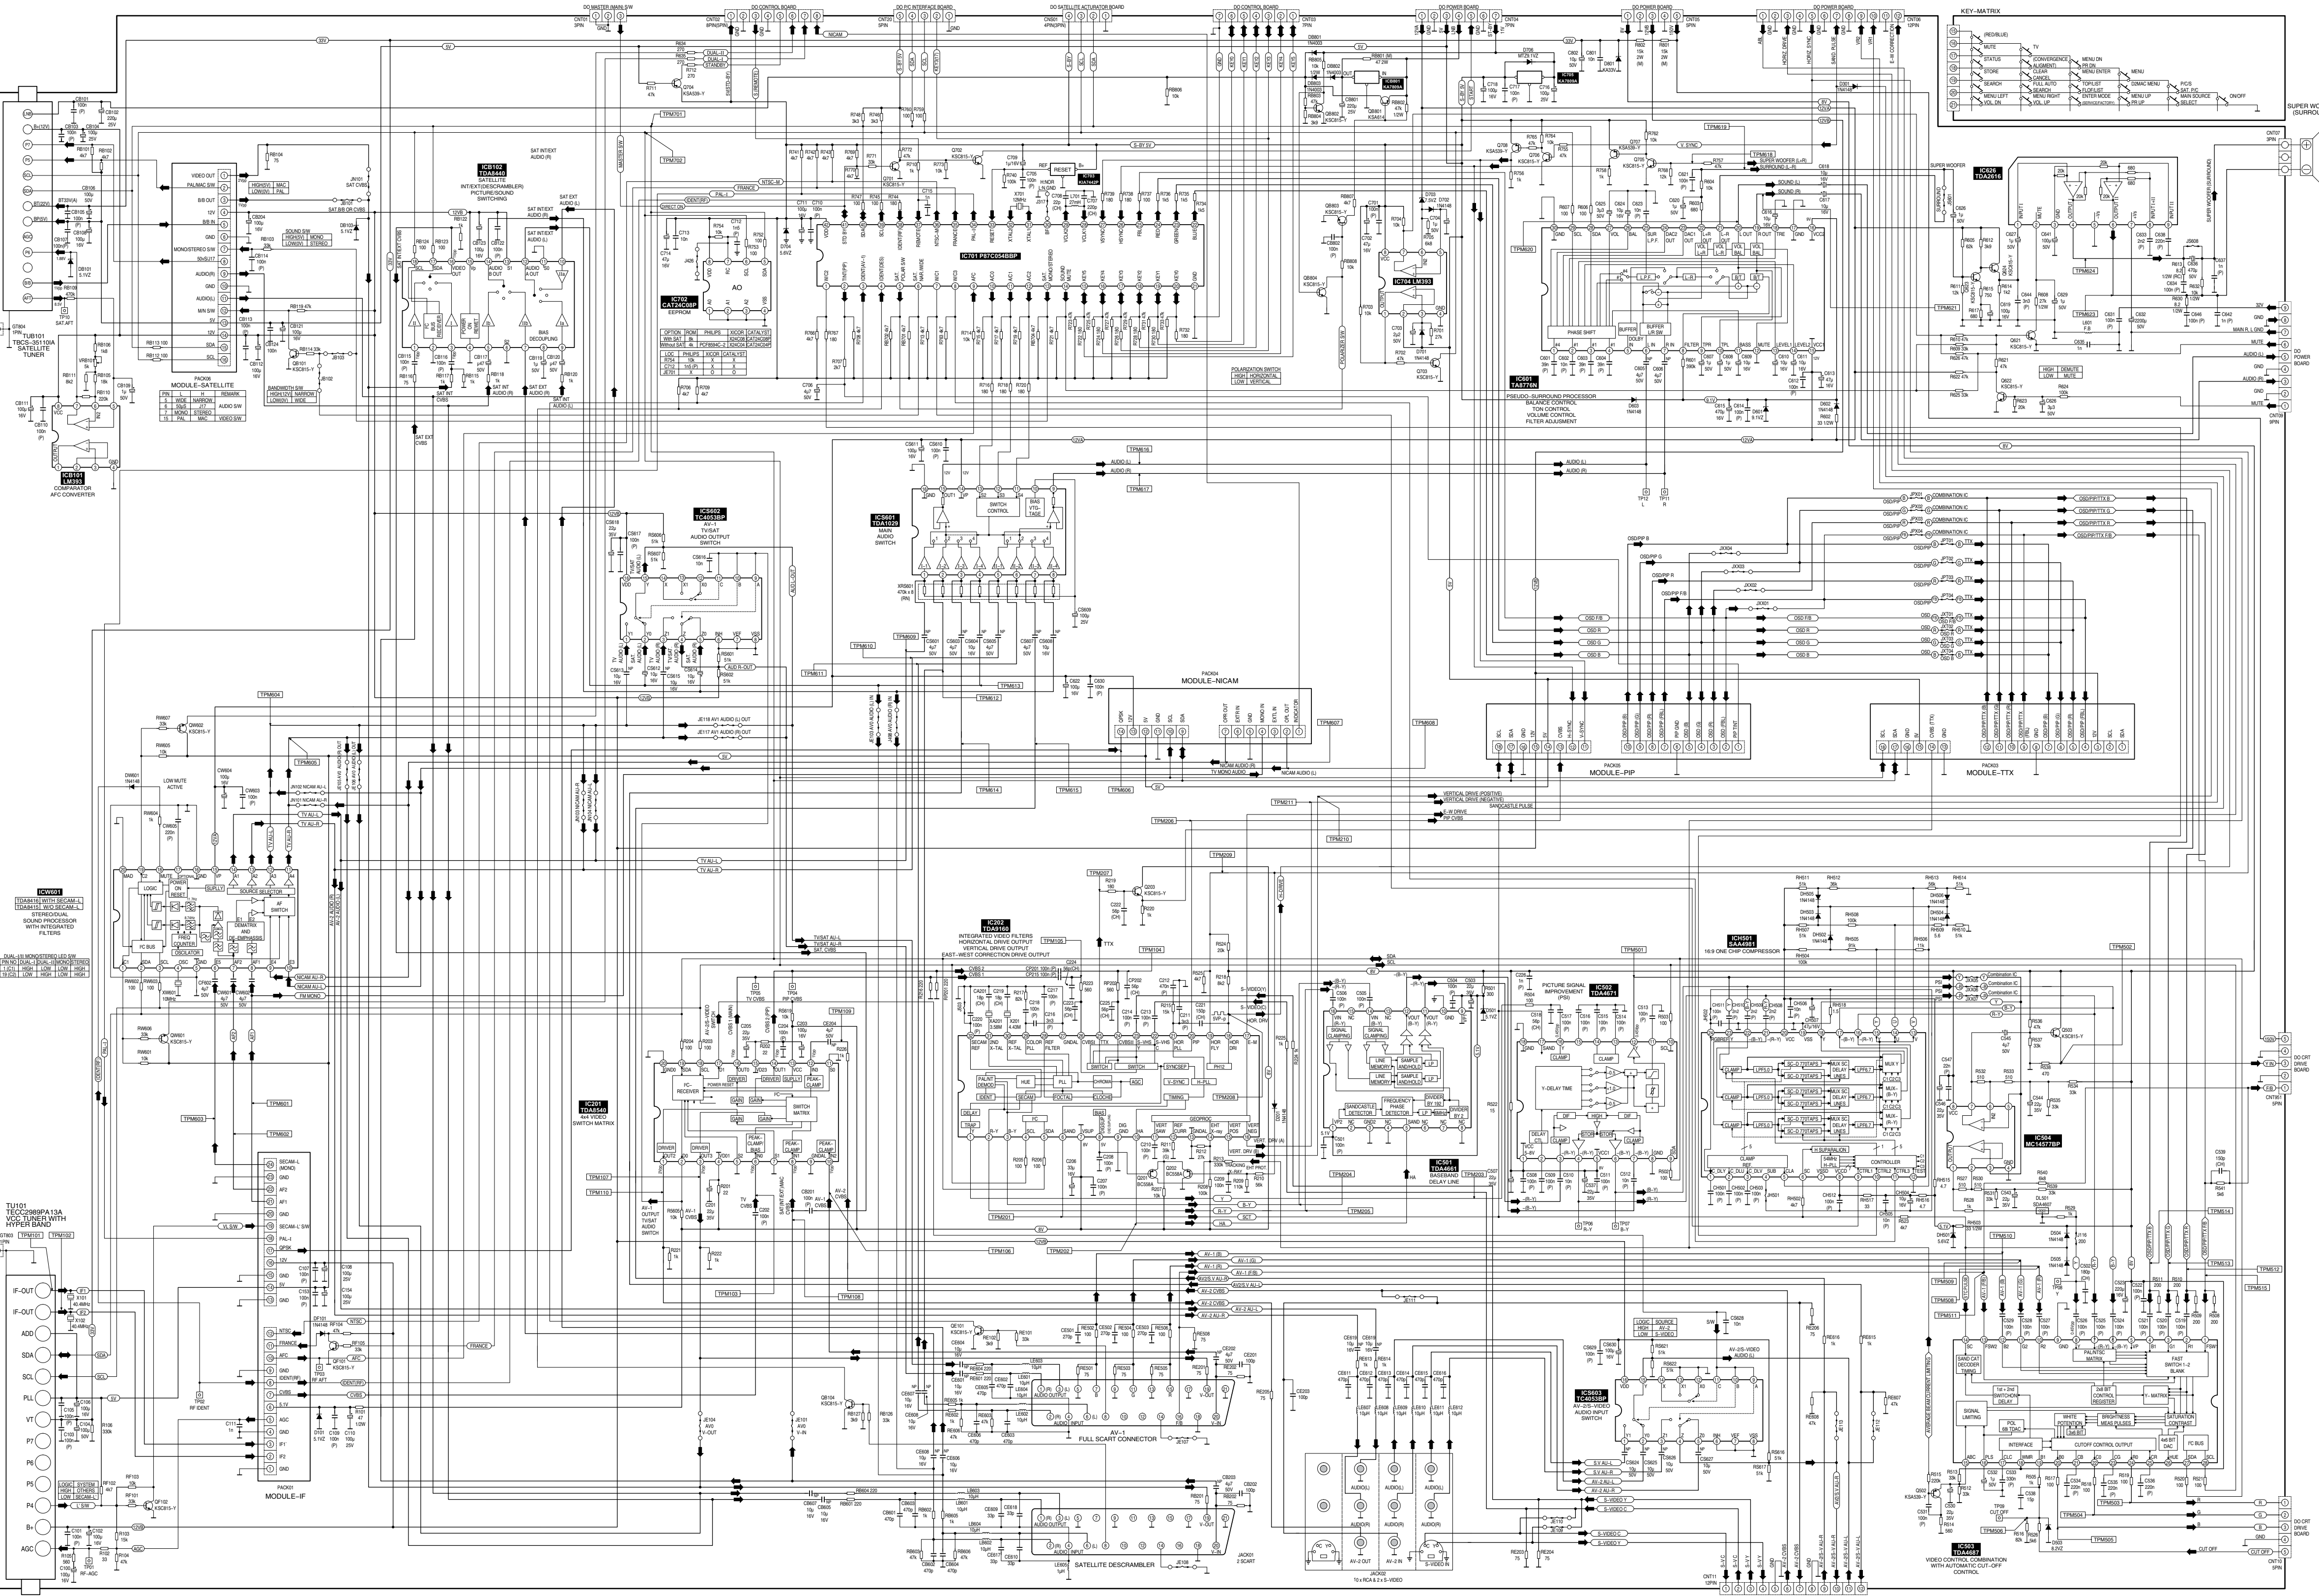

OTVC SAMSUNG CX6839BW, CX6839BN chassis Z70

OTVC Samsung CX6839BW, CX6839BN chassis Z70

Moduł kineskopu

OTVC Samsung CX6839BW, CX6839BN chassis Z70

Zasilacz + odchylenie

OTVC Samsung CX6839BW, CX6839BN chassis Z70

Pilot

PWB-TRANSMITTER

OTVC Samsung CX6839BW, CX6839BN chassis Z70

Odbiornik podczerwieni

OTVC Samsung CX6839BW, CX6839BN chassis Z70

Klawiatura lokalna + gniazda

OTVC Samsung CX6839BW, CX6839BN chassis Z70 PIP

OTVC Samsung CX6839BW, CX6839BN chassis Z70

P.cz.

OTVC Samsung CX6839BW, CX6839BN chassis Z70 TXTFLOF

OTVC Samsung CX6839BW, CX6839BN chassis Z70 TXTTOP

OTVC Samsung CX6839BW, CX6839BN chassis Z70 NICAM