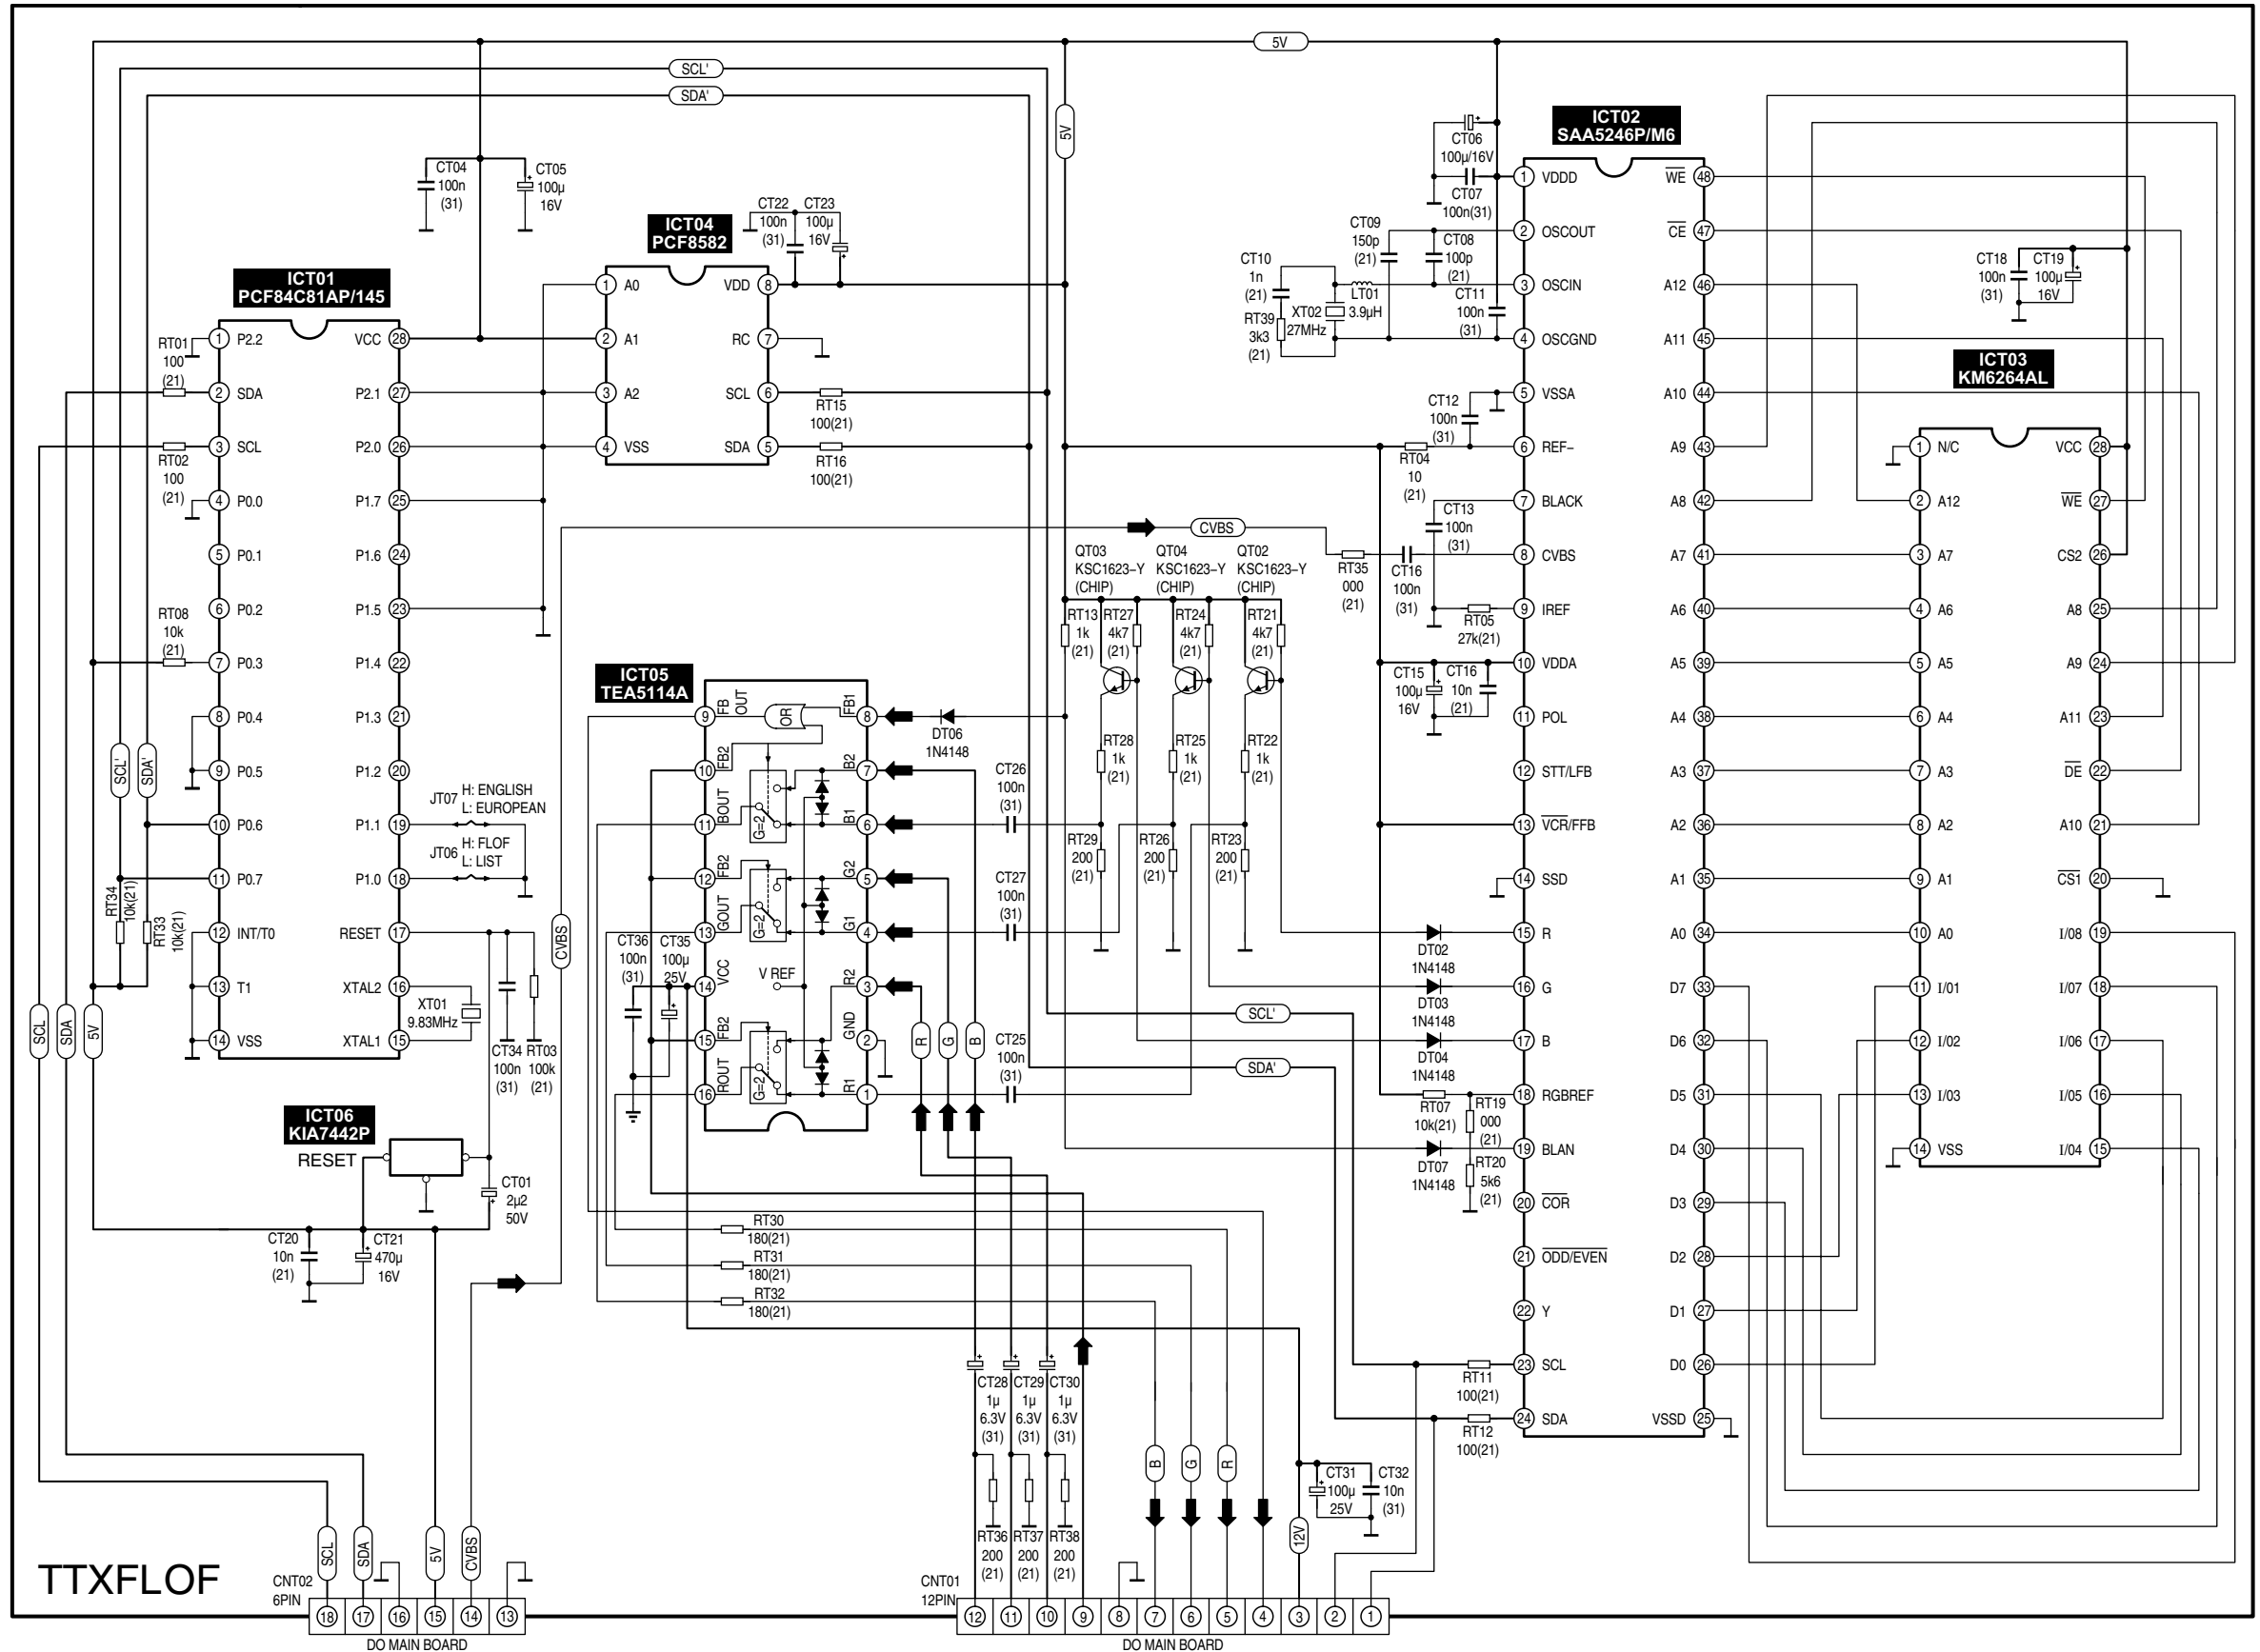

OTVC SAMSUNG CX6839BW, CX6839BN chassis Z70

OTVC Samsung CX6839BW, CX6839BN chassis Z70

Moduł kineskopu

OTVC Samsung CX6839BW, CX6839BN chassis Z70

Zasilacz + odchylenie

OTVC Samsung CX6839BW, CX6839BN chassis Z70

Pilot

PWB-TRANSMITTER

OTVC Samsung CX6839BW, CX6839BN chassis Z70

Odbiornik podczerwieni

OTVC Samsung CX6839BW, CX6839BN chassis Z70

Klawiatura lokalna + gniazda

OTVC Samsung CX6839BW, CX6839BN chassis Z70 PIP

OTVC Samsung CX6839BW, CX6839BN chassis Z70

P.cz.

OTVC Samsung CX6839BW, CX6839BN chassis Z70 TXTFLOF

OTVC Samsung CX6839BW, CX6839BN chassis Z70 TXTTOP

OTVC Samsung CX6839BW, CX6839BN chassis Z70 NICAM