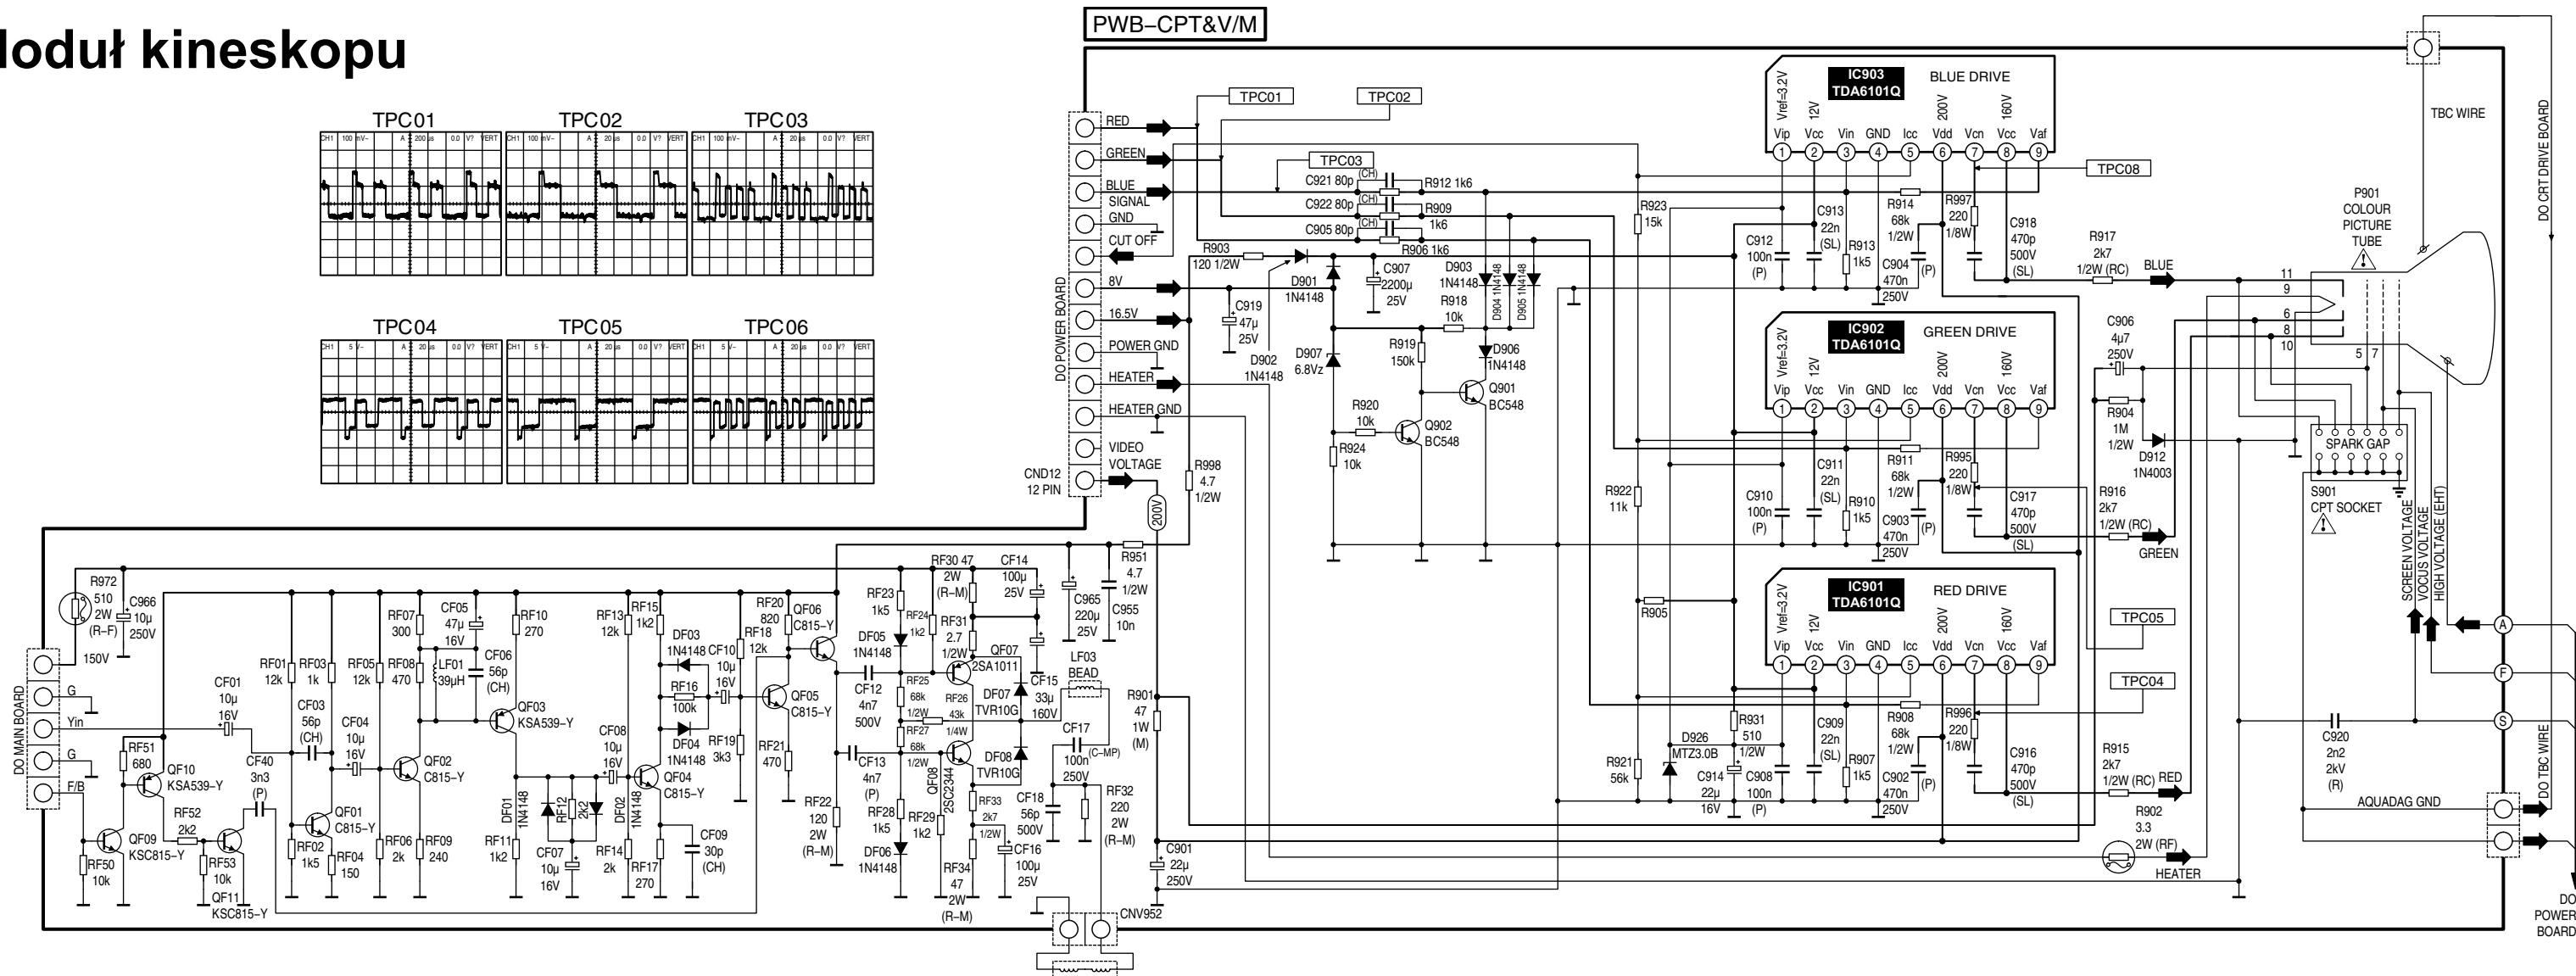

OTVC SAMSUNG CX6839BW, CX6839BN chassis Z70

OTVC Samsung CX6839BW, CX6839BN chassis Z70

Moduł kineskopu

OTVC Samsung CX6839BW, CX6839BN chassis Z70

Zasilacz + odchylenie

OTVC Samsung CX6839BW, CX6839BN chassis Z70

Pilot

PWB-TRANSMITTER

OTVC Samsung CX6839BW, CX6839BN chassis Z70

Odbiornik podczerwieni

OTVC Samsung CX6839BW, CX6839BN chassis Z70

Klawiatura lokalna + gniazda

OTVC Samsung CX6839BW, CX6839BN chassis Z70 PIP

OTVC Samsung CX6839BW, CX6839BN chassis Z70

P.cz.

OTVC Samsung CX6839BW, CX6839BN chassis Z70 TXTFLOF

OTVC Samsung CX6839BW, CX6839BN chassis Z70 TXTTOP

OTVC Samsung CX6839BW, CX6839BN chassis Z70 NICAM