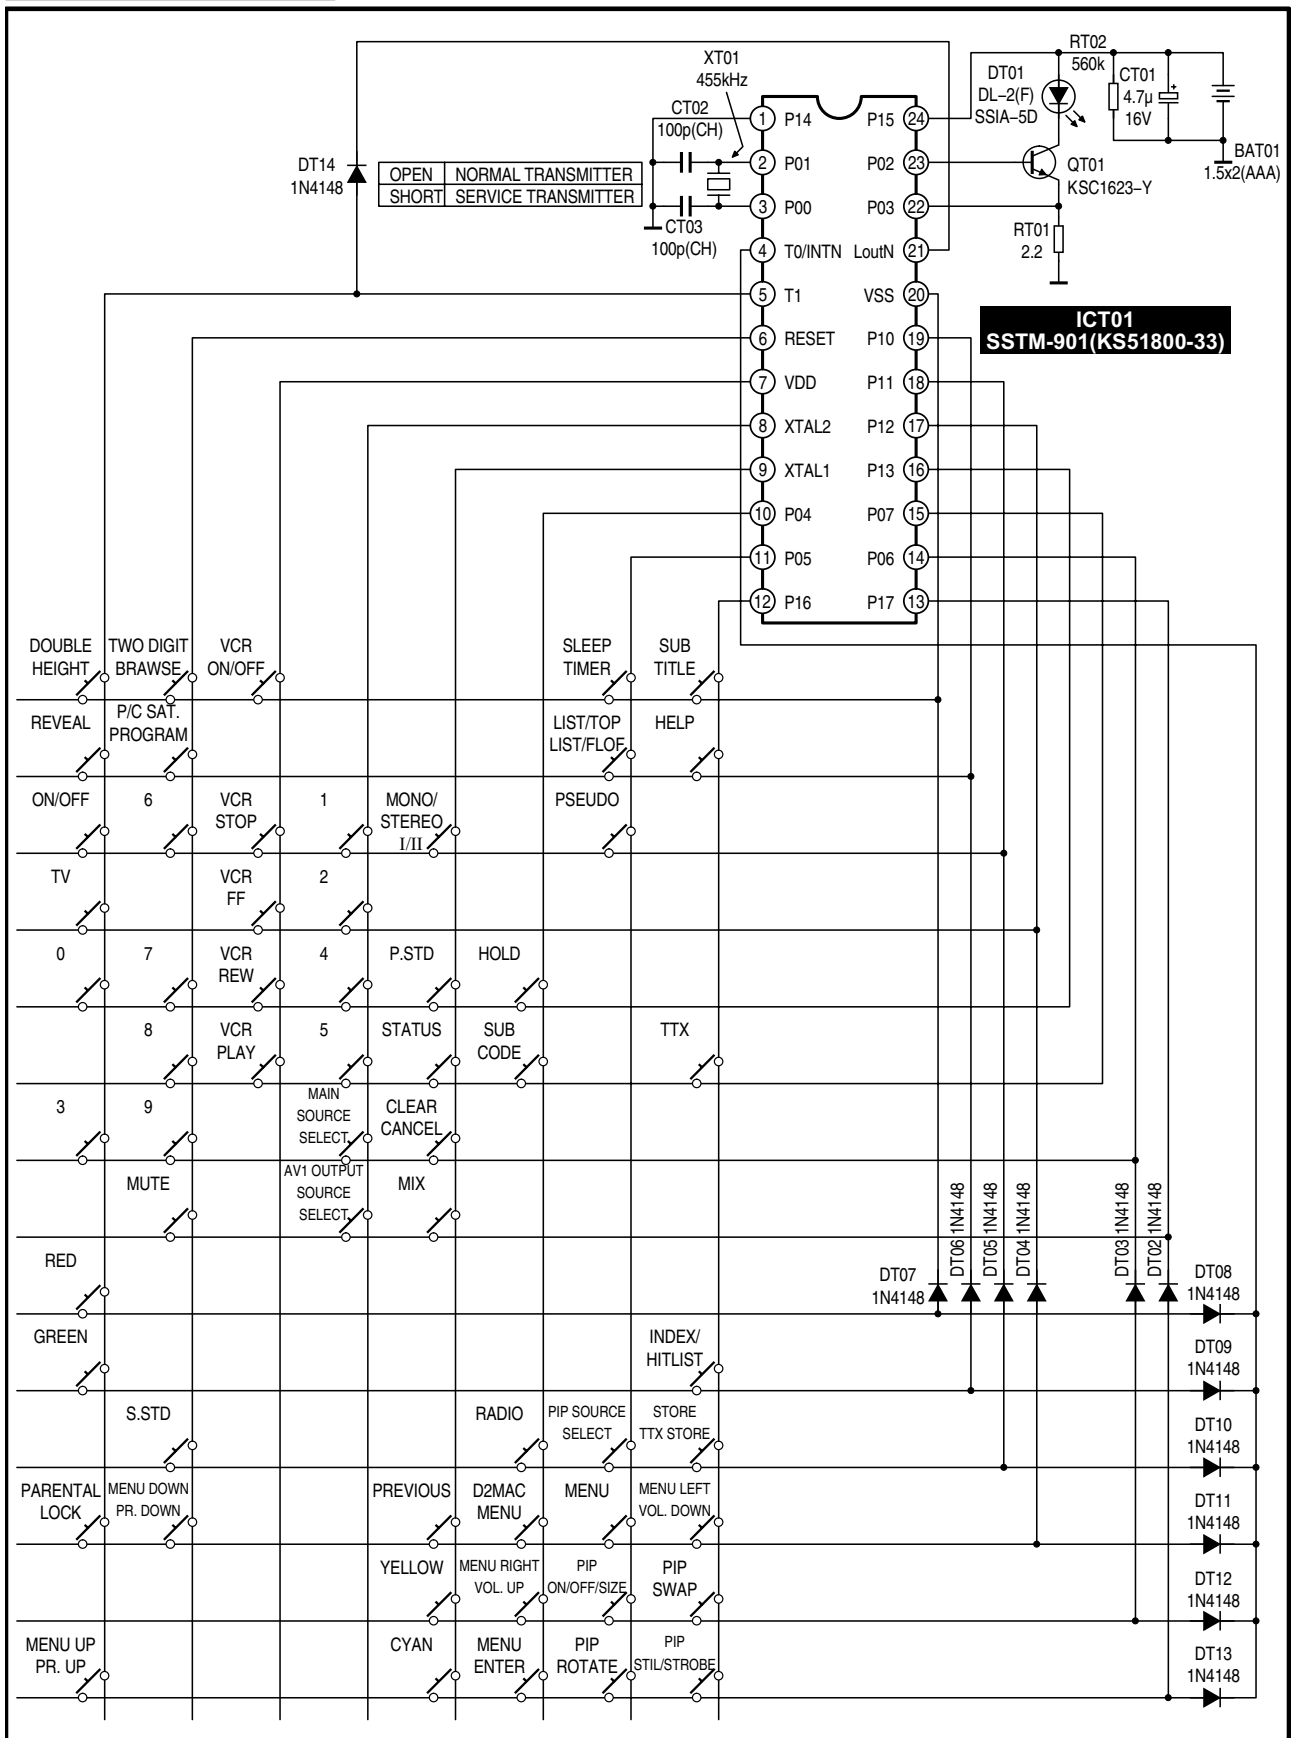

OTVC SAMSUNG CX6839BW, CX6839BN chassis Z70

OTVC Samsung CX6839BW, CX6839BN chassis Z70

Moduł kineskopu

OTVC Samsung CX6839BW, CX6839BN chassis Z70

Zasilacz + odchylenie

OTVC Samsung CX6839BW, CX6839BN chassis Z70

Pilot

PWB-TRANSMITTER

OTVC Samsung CX6839BW, CX6839BN chassis Z70

Odbiornik podczerwieni

OTVC Samsung CX6839BW, CX6839BN chassis Z70

Klawiatura lokalna + gniazda

OTVC Samsung CX6839BW, CX6839BN chassis Z70 PIP

OTVC Samsung CX6839BW, CX6839BN chassis Z70

P.cz.

OTVC Samsung CX6839BW, CX6839BN chassis Z70 TXTFLOF

OTVC Samsung CX6839BW, CX6839BN chassis Z70 TXTTOP

OTVC Samsung CX6839BW, CX6839BN chassis Z70 NICAM